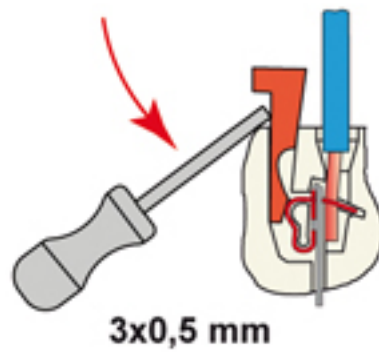

Product Sheet

Part Number: CSHF 16

Family	inserts
Version	Spring connection contacts SQUICH
Series	CSH
Product type	with female contacts
Model	female insert
Reference standard	EN 61984 (2001-11)
Contact type	silver plated
No. of poles	16 poles + 
Voltage (V)	500V
Current (A)	16A (A.C./D.C.)
Wire section	0,14mm ² - 2,5mm ²
Awg size	26 - 14
Quality mark	   
IP degree of protection	IP20 degree of protection without enclosure; IP65, IP66, IP67, IP68 (EN 60529) and IP69K (DIN 40050 - 9) with enclosure

The information and the dimensions contained are not binding and may be changed without prior notice.
The drawing's dimensions are in mm.

Fixing centre distance	size "77.27"
Impulse withstand voltage	6kV
Pollution degree	3

The information and the dimensions contained are not binding and may be changed without prior notice.
The drawing's dimensions are in mm.

Notes

actuator button connections

Reopening

- inserts for connectors with the following sections:
0.14 - 2.5 mm² - AWG 26 - 14
- conductors stripping length: 9...11 mm

The information and the dimensions contained are not binding and may be changed without prior notice.
The drawing's dimensions are in mm.

CSHF/M 16

- characteristics according to EN 61984:

16A 500V 6kV 3