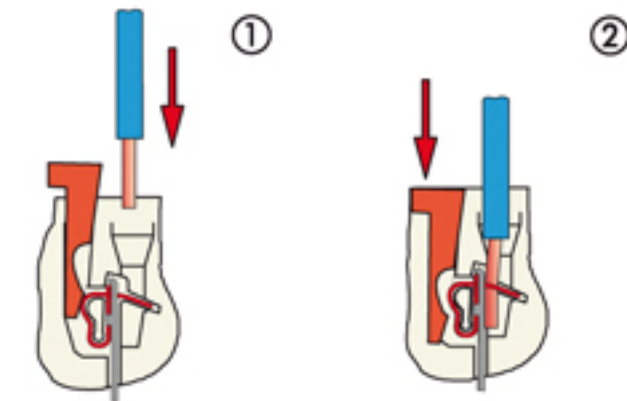

Product Sheet

Part Number: CSHF 16

Family	inserts
Version	Spring connection contacts SQUICH
Series	CSH
Product type	with female contacts
Model	female insert
Reference standard	EN 61984 (2001-11)
Contact type	silver plated
No. of poles	16 poles + 
Voltage (V)	500V
Current (A)	16A (A.C./D.C.)
Wire section	0,14mm ² - 2,5mm ²
Awg size	26 - 14
Quality mark	   
IP degree of protection	IP20 degree of protection without enclosure; IP65, IP66, IP67, IP68 (EN 60529) and IP69K (DIN 40050 - 9) with enclosure

The information and the dimensions contained are not binding and may be changed without prior notice.
The drawing's dimensions are in mm.

Fixing centre distance	size "77.27"
Impulse withstand voltage	6kV
Pollution degree	3

The information and the dimensions contained are not binding and may be changed without prior notice.
The drawing's dimensions are in mm.

Notes

actuator button connections

Reopening

- inserts for connectors with the following sections:
0.14 - 2.5 mm² - AWG 26 - 14
- conductors stripping length: 9...11 mm

The information and the dimensions contained are not binding and may be changed without prior notice.
The drawing's dimensions are in mm.

CSHF/M 16

- characteristics according to EN 61984:

16A 500V 6kV 3